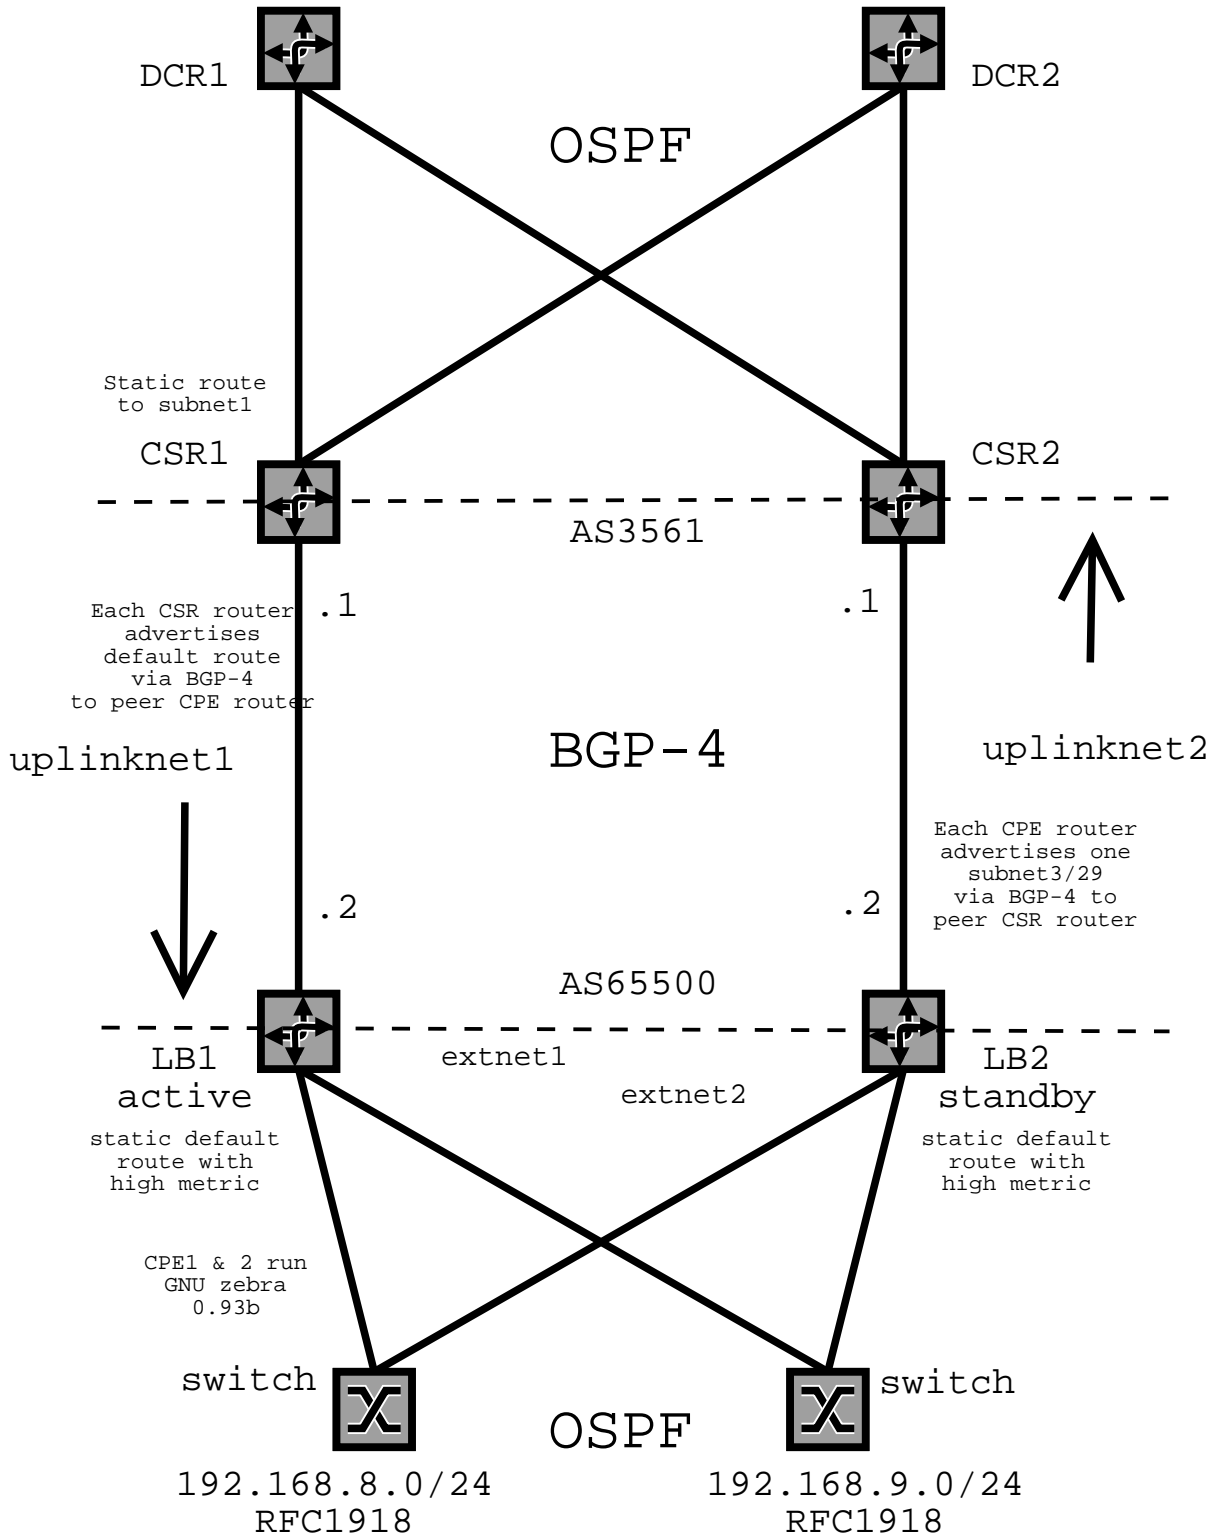

Highly available web server farm Uplink Network Dynamic Routing

Note: if CSR1 or CSR1 link to CPE1 is out, external connectivity to subnet1 is lost. Subnet3 & 4 continue to function.